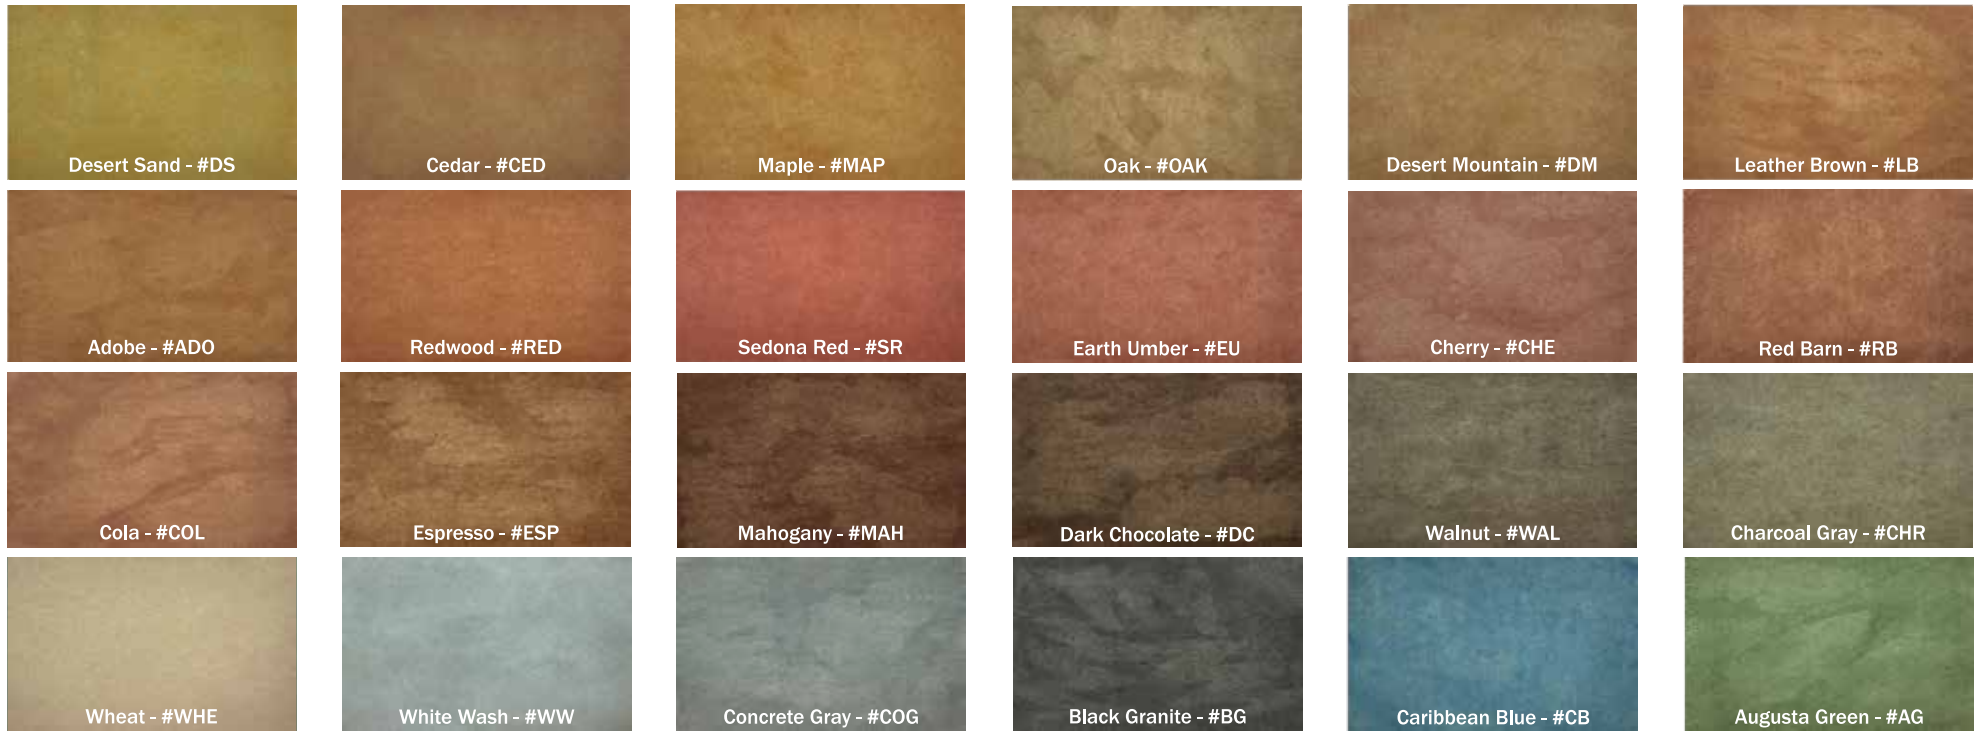

# SoyCrete Concrete Stain

## Semi-Transparent Stain Colors

## Semi-Solid Stain Colors

**NOTE:** The colors shown are actual photographs of our standard concrete stain colors applied to light gray concrete. Actual results may vary depending on the concrete color and texture. Use this chart only as a reference guide. We recommend applying our 2 ounce sample colors to verify actual color results on your specific substrate.