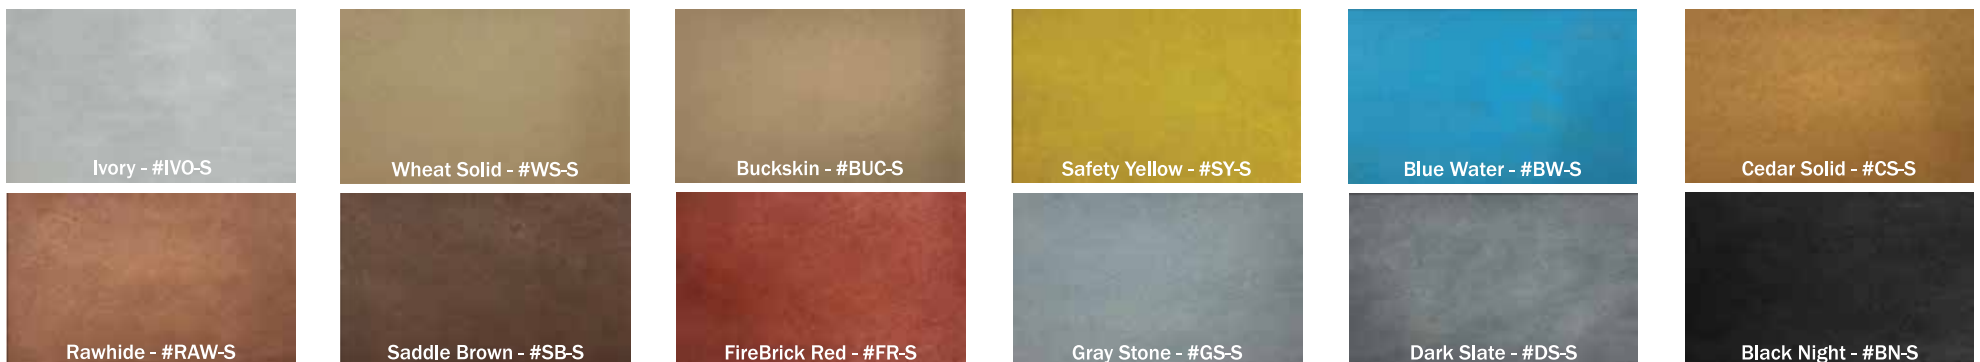

# SoyCrete Concrete Stain

## Semi-Transparent Stain Colors

## Semi-Solid Stain Colors

**NOTE:** The colors shown are actual photographs of our standard concrete stain colors applied to light gray concrete. Actual results may vary depending on the concrete color and texture. Use this chart only as a reference guide. We recommend applying our 2 ounce sample colors to verify actual color results on your specific substrate.