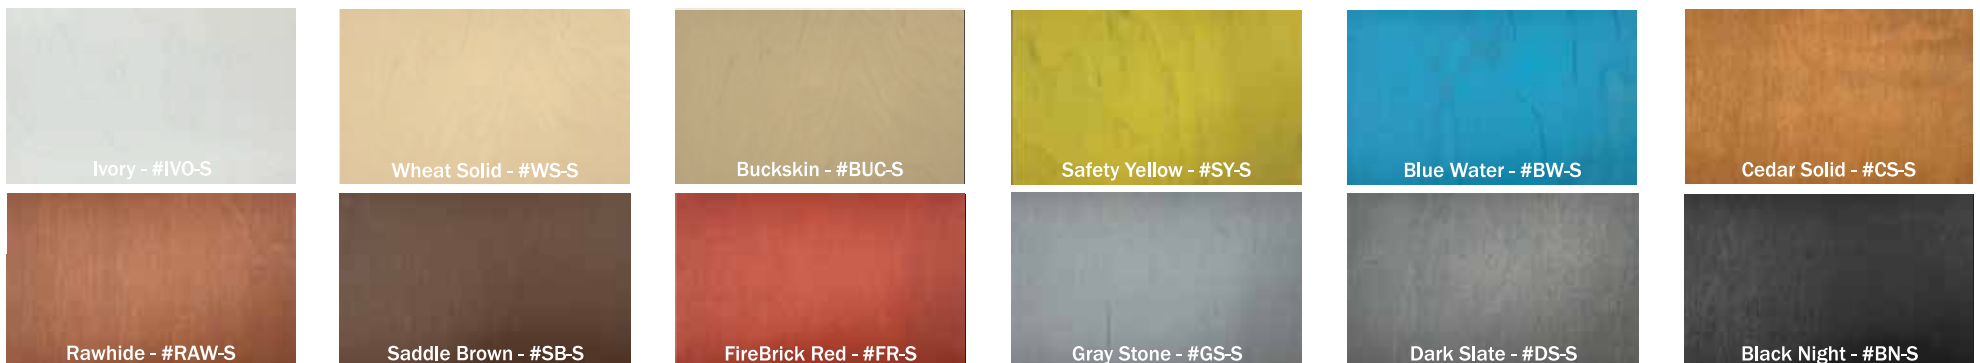

TimberSoy Poly Wood Stain & Sealer

Semi-Transparent Stain Colors

Semi-Solid Stain Colors

NOTE: The colors shown are actual photographs of our standard concrete stain colors applied to light gray concrete. Actual results may vary depending on the concrete color and texture. Use this chart only as a reference guide. We recommend applying our 2 ounce sample colors to verify actual color results on your specific substrate.