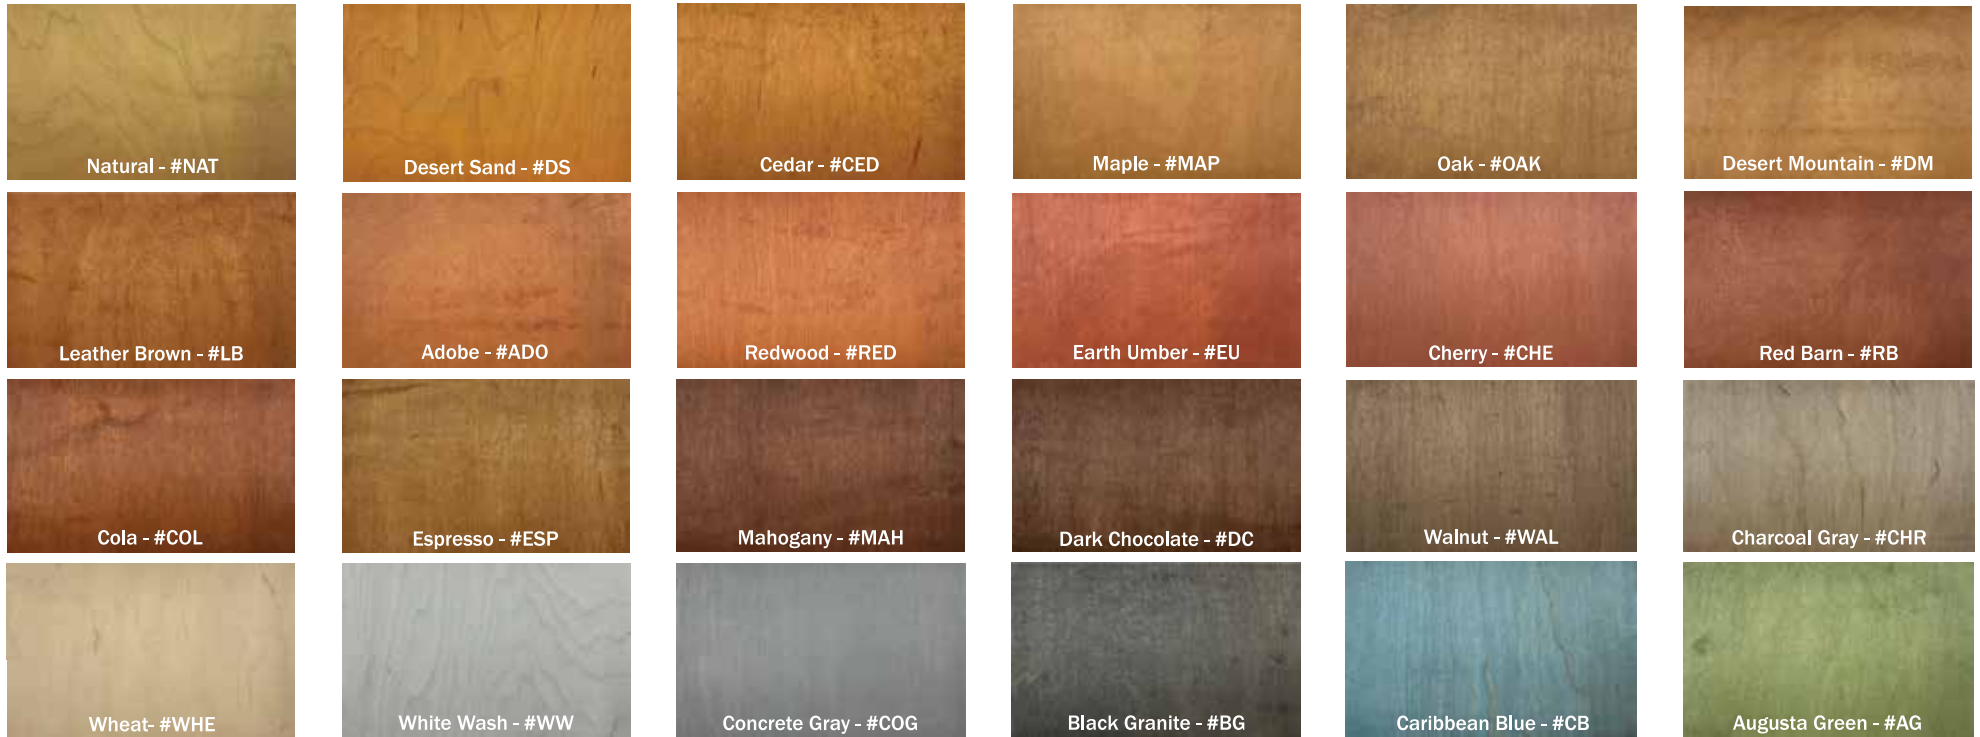

TimberSoy Poly Wood Stain & Sealer

Semi-Transparent Stain Colors

Semi-Solid Stain Colors

NOTE: The colors shown are actual photographs of our standard concrete stain colors applied to light gray concrete. Actual results may vary depending on the concrete color and texture. Use this chart only as a reference guide. We recommend applying our 2 ounce sample colors to verify actual color results on your specific substrate.