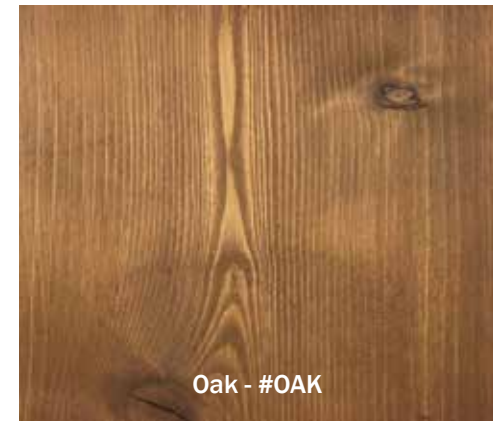

## Semi-Transparent Fade Resistant Stain Colors

**NOTE:** The colors shown are actual photographs of our standard wood fence stain colors applied to cedar wood planks. Actual results may vary depending on the wood species, texture, and color. Use this chart only as a reference guide. We recommend applying our 2 ounce sample colors to verify actual color results on your specific wood surface.