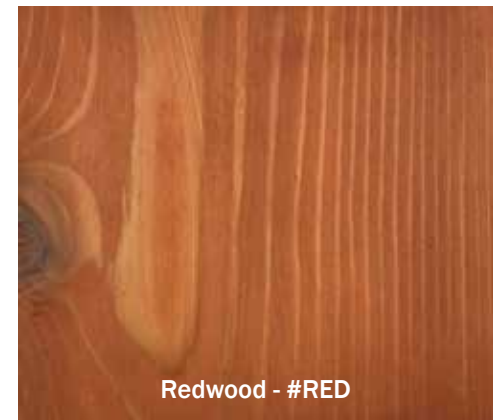

## Semi-Transparent Fade Resistant Stain Colors

**NOTE:** The colors shown are actual photographs of our standard wood fence stain colors applied to cedar wood planks. Actual results may vary depending on the wood species, texture, and color. Use this chart only as a reference guide. We recommend applying our 2 ounce sample colors to verify actual color results on your specific wood surface.