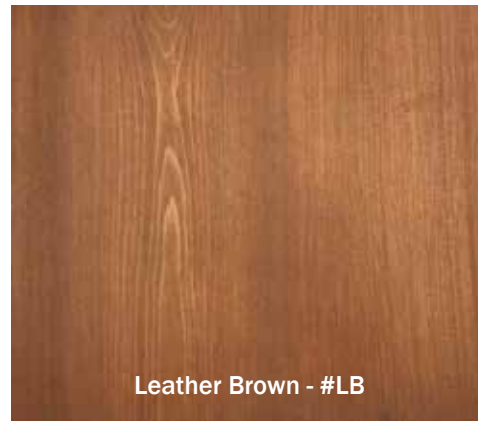

## Semi-Transparent Fade Resistant Stain Colors

**NOTE:** The colors shown are actual photographs of our standard wood fence stain colors applied to cedar wood planks. Actual results may vary depending on the wood species, texture, and color. Use this chart only as a reference guide. We recommend applying our 2 ounce sample colors to verify actual color results on your specific wood surface.