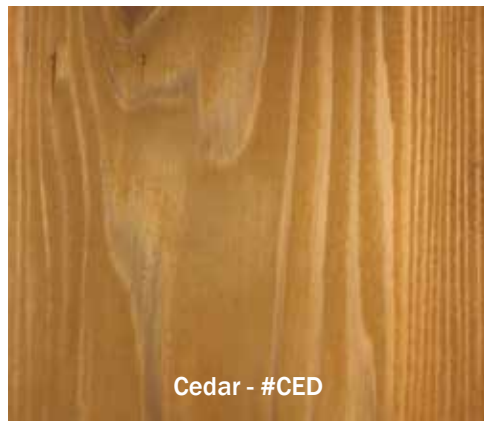

## Semi-Transparent Fade Resistant Stain Colors

**NOTE:** The colors shown are actual photographs of our standard wood fence stain colors applied to cedar wood planks. Actual results may vary depending on the wood species, texture, and color. Use this chart only as a reference guide. We recommend applying our 2 ounce sample colors to verify actual color results on your specific wood surface.